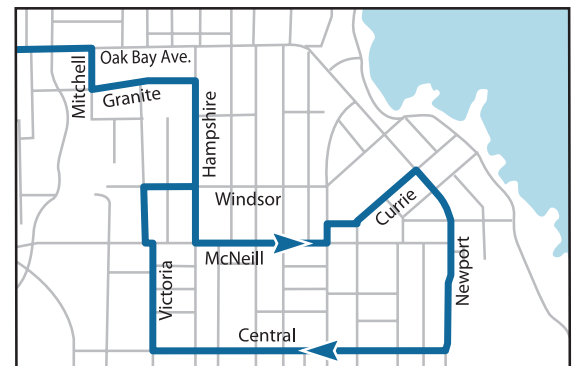

Route 2 During Parade